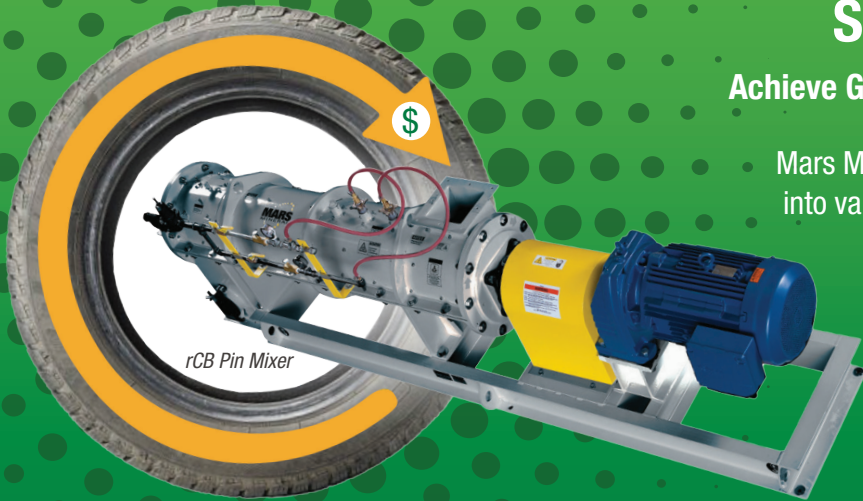

SETTING THE STANDARD FOR CARBON PELLETIZATION

TRANSFORM WASTE INTO SUSTAINABLE PROFITS

Achieve Greater ROI, Lower Cost of Ownership

Mars Mineral Pin Mixer allows you to process rCB into valuable pellets at high throughput rates and with consistent, high first-pass yield. Benefit from years of reliable service – it's a true workhorse.

Learn more at carbonblackpellets.com
or +1 724-538-3000.

MARS
MINERAL